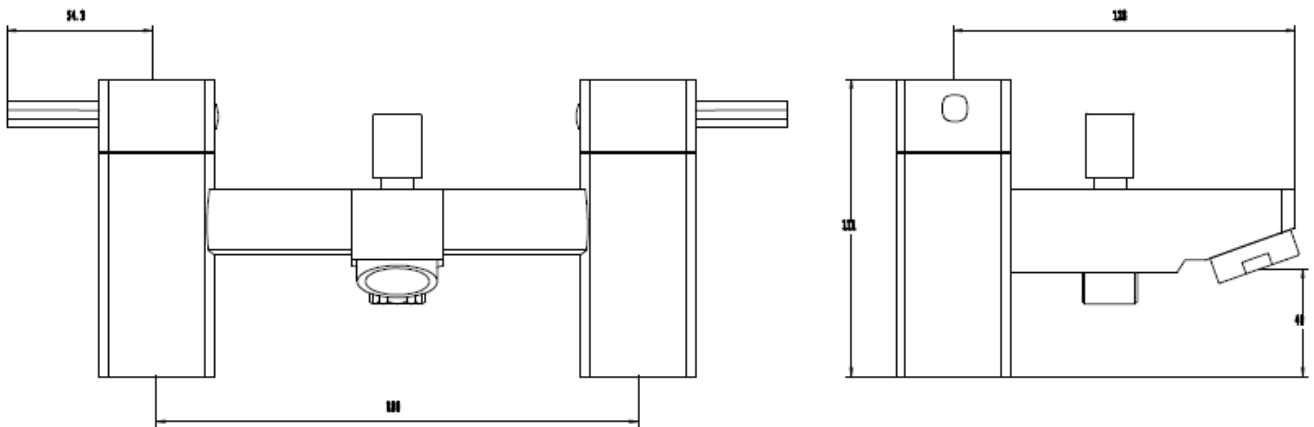

PRODUCT SPECIFICATION

MasterFlow

Product: Bath Shower Mixer Chrome

Series: Cubica

Item No: CU400C

Description:

- Brass body
- Zinc handle
- ¼ turn ceramic disc valves
- G3/4 " brass tails
- Flow straightener
- Finish: chrome
- Operating Pressure Range 0.2 to 10 bar
- Max inlet temperature 65deg.C