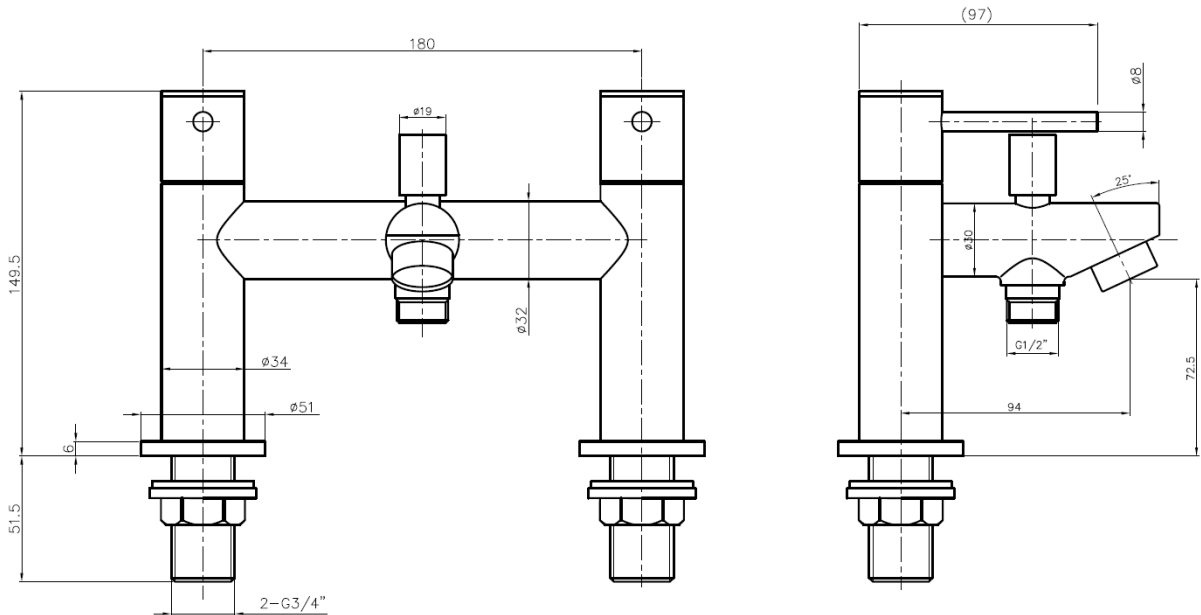

PRODUCT SPECIFICATION

MasterFlow

Product: Bath Shower Mixer Chrome

Series: Asti Lever

Item No: ASL400C

Description:

- Brass body
- Zinc handle
- ¼ turn ceramic disc valves
- G3/4 " brass tails
- Flow straightener
- Finish: chrome
- Operating Pressure Range 0.2 to 10 bar
- Max inlet temperature 65deg.C