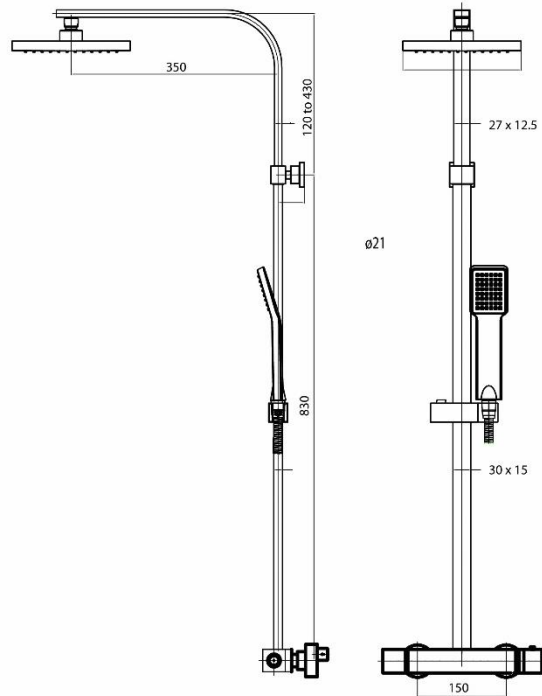

# PRODUCT SPECIFICATION

**MasterFlow**

**Product:** Square Bar Shower Valve, Riser, Fixed Head & Handset

**Series:** Thermostatic

**Item No:** RSQBSDRRHC

## Description:

- Brass body thermostatic valve
- Fixed head
- Handset & adjustable riser
- Built in diverter valve
- 3/4" connections
- Finish: chrome
- Operating Pressure Range 1 to 6bar
- Max inlet temperature 55deg.C