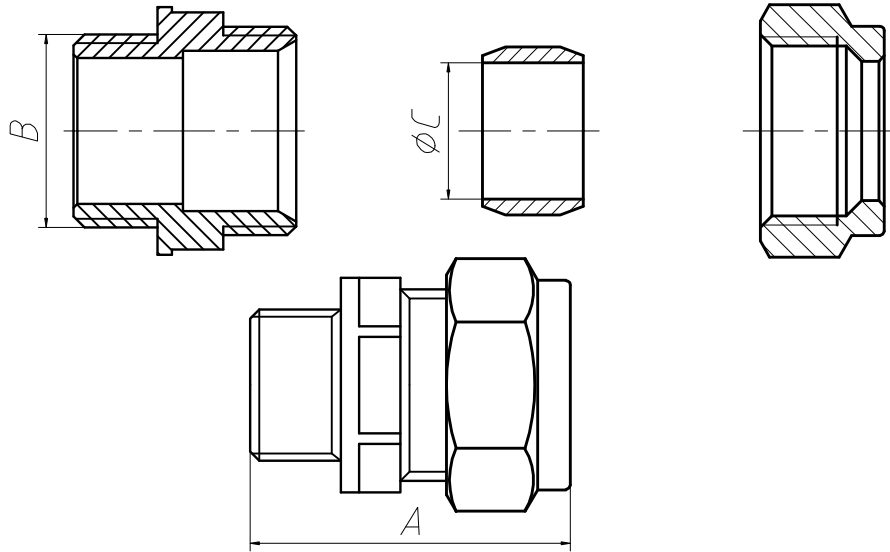

携出 请勿 密机 内厂

M11080200	MF 8mm x 1/4" M STR Comp Coupler	28	G1/4"	8	Brass
M11080300	MF 8mm x 3/8" M STR Comp Coupler	29.5	G3/8"	8	Brass
M11100200	MF 10mm x 1/4" M STR Comp Coupler	29.5	G1/4"	10	Brass
M11100300	MF 10mm x 3/8" M STR Comp Coupler	31.5	G3/8"	10	Brass
M11100400	MF 10mm x 1/2" M STR Comp Coupler	32.5	G1/2"	10	Brass
M11150200	MF 15mm x 1/4" M STR Comp Coupler	31	G1/4"	15	Brass
M11150300	MF 15mm x 3/8" M STR Comp Coupler	32.5	G3/8"	15	Brass
M11150400	MF 15mm x 1/2" M STR Comp Coupler	33	G1/2"	15	Brass
M11150600	MF 15mm x 3/4" M STR Comp Coupler	36.5	G3/4"	15	Brass
M11220400	MF 22mm x 1/2" M STR Comp Coupler	38	G1/2"	22	Brass
M11220600	MF 22mm x 3/4" M STR Comp Coupler	37	G3/4"	22	Brass
M11220800	MF 22mm x 1" M STR Comp Coupler	42	G1"	22	Brass
M11280800	MF 28mm x 1" M STR Comp Coupler	41	G1"	28	Brass
M11281000	MF 28mm x 1.1/4" M STR Comp Coupler	40	G1 1/4"	28	Brass
M11351000	MF 35mm x 1.1/4" M STR Comp Coupler	45	G1 1/4"	35	Brass
M11421200	MF 42mm x 1.1/2" M STR Comp Coupler	51	G1 1/2"	42	Brass
M11541600	MF 54mm x 2" M STR Comp Coupler	55.5	G2"	54	Brass
Item Number	Description	A	B	C	Colour

未注尺寸公差

基本尺寸	≥6~30	±0.3
公差	≥30~120	±0.5
	≥120~400	±0.75
标记次数	更改内容	签名
设计		比例 1:1
审核		公差等级 IT14
批准		幅面 A4
归档		总1页 第1页

品名: MF STR Comp Coupler CxM

艾迪西流体控制股份有限公司
IDC Fluid Control Co LTD

重要尺寸
关键尺寸

材料: 重量:

编号:

客户编号: