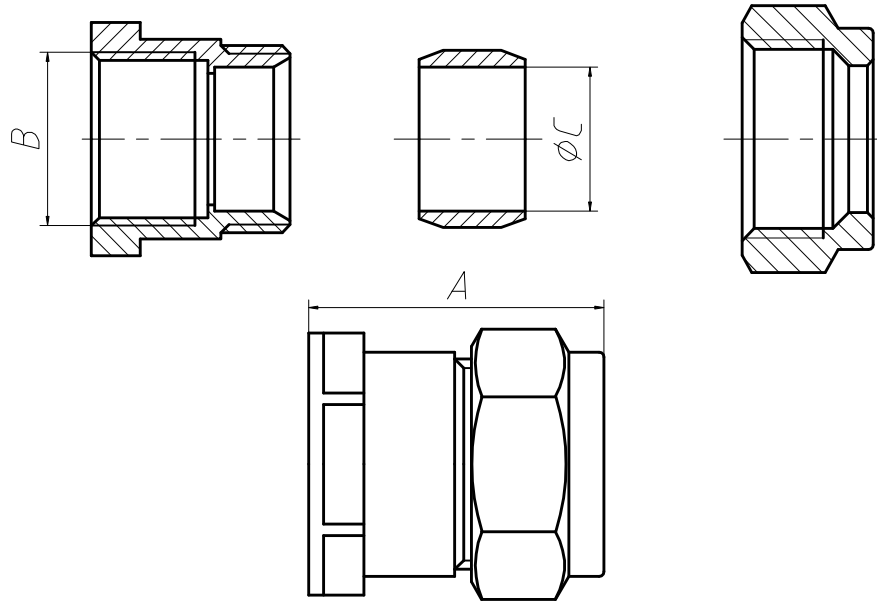

携出 请勿 密请 机内 厂

M12080200	MF STR COMP CONNECTOR 8mm x 1/4" F	26.5	G1/4"	8	Brass
M12080300	MF STR COMP CONNECTOR 8mm x 3/8" F	27.5	G3/8"	8	Brass
M12100200	MF STR COMP CONNECTOR 10mm x 1/4" F	30	G1/4"	10	Brass
M12100300	MF STR COMP CONNECTOR 10mm x 3/8" F	30.5	G3/8"	10	Brass
M12100400	MF STR COMP CONNECTOR 10mm x 1/2" F	33	G1/2"	10	Brass
M12150200	MF STR COMP CONNECTOR 15mm x 1/4" F	30.5	G1/4"	15	Brass
M12150300	MF STR COMP CONNECTOR 15mm x 3/8" F	30.5	G3/8"	15	Brass
M12150400	MF STR COMP CONNECTOR 15mm x 1/2" F	34.5	G1/2"	15	Brass
M12150600	MF STR COMP CONNECTOR 15mm x 3/4" F	37	G3/4"	15	Brass
M12220400	MF STR COMP CONNECTOR 22mm x 1/2" F	38.5	G1/2"	22	Brass
M12220600	MF STR COMP CONNECTOR 22mm x 3/4" F	39	G3/4"	22	Brass
M12220800	MF STR COMP CONNECTOR 22mm x 1" F	40	G1"	22	Brass
M12280800	MF STR COMP CONNECTOR 28mm x 1" F	43	G1"	28	Brass
M12351000	MF STR COMP CONNECTOR 35mm x 1.1/4" F	49	G1 1/4"	35	Brass
M12421200	MF STR COMP CONNECTOR 42mm x 1.1/2" F	50	G1 1/2"	42	Brass
M12541600	MF STR COMP CONNECTOR 54mm x 2" F	55.5	G2"	54	Brass
Item Number	Description	A	B	C	Colour

未注尺寸公差

基本尺寸	≥6~30	±0.3
公差	≥30~120	±0.5
	≥120~400	±0.75
标记	更改内容	签名
设计		比例 1:1
审核		公差等级 IT14
批准		幅面 A4
归档		总1页 第1页

品名: MF STR Comp Coupler CxF

艾迪西流体控制股份有限公司
IDC Fluid Control Co LTD

重要尺寸
关键尺寸

材料: 重量:

编号:

客户编号: